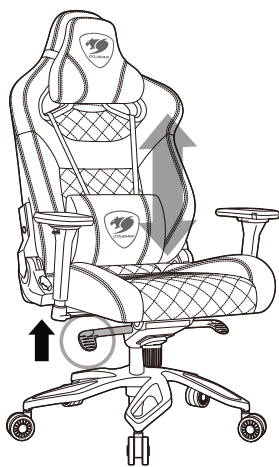

ARMOR TITAN PRO

THE FLAGSHIP GAMING CHAIR

FEATURES

Height lifting (Right)

Tilting (Left)

Adjustable armrest

Angle adjustor

ASSEMBLY DRAWING

ACCESSORY KIT

1	x14	4	x2	6	x1 Please put on the included protective gloves before mounting the chair.
2	x14	5	x1		
3	x2				

1 2 The screws have been pre-installed on the chair's parts

ENGLISH

- First class: Unparalleled comfort
- Memory foam pillow
- Body-embracing high back design
- Full steel frame
- High density mould shaping foam
- Advanced tilt mechanism
- Safety class 4 gas lift
- Gas lift height adjustment
- 4D adjustable arm rest
- 5 star aluminum vortex base
- Breathable PVC leather + Micro suede-like texture
- Embroidered logo
- Huge wheel design
- Weight limit : 160kg

ESPAÑOL

- Comodidad Incomparable
- Estructura de Acero
- Reclinación de hasta 170°
- Reposabrazos Ajustable 4D
- Base de Cinco Puntas de Aleación de Aluminio
- Cuero de PVC respirable
- Soporta hasta 160 Kg