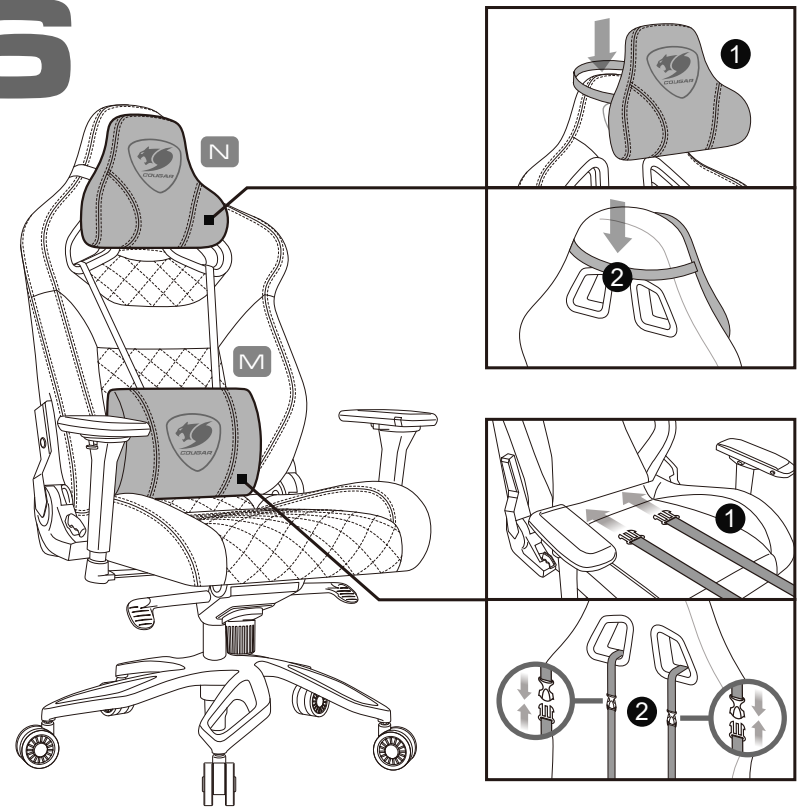

1

The screws have been pre-installed on the chair's parts

2

3

The screws have been pre-installed on the chair's parts

4

5

6

GLOBAL WARRANTY POLICY

WARRANTY PERIODS OF COUGAR GAMING DEVICES

Product : COUGAR GAMING CHAIR

Warranty : 1 Year

This warranty gives you specific legal rights. You may also have other rights granted under local law. These rights may vary.

WARRANTY AGREEMENT

- If the product has defects in material or manufacture, COUGAR will provide product repair and replacement service within the warranty period.
- Our warranty service is based on the date of the invoice or warranty card.

CONDITIONS WHERE FREE MAINTENANCE IS NOT PROVIDED