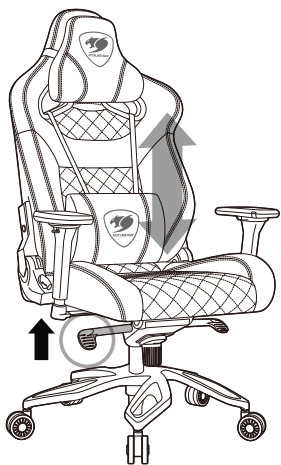

FEATURES

Height lifting (Right)

Tilting (Left)

Adjustable armrest

Angle adjustor

ASSEMBLY DRAWING

ACCESSORY KIT

1	 x14	4	 x2	6	 x1 Please put on the included protective gloves before mounting the chair.
2	 x14	5	 x1		
3	 x2				