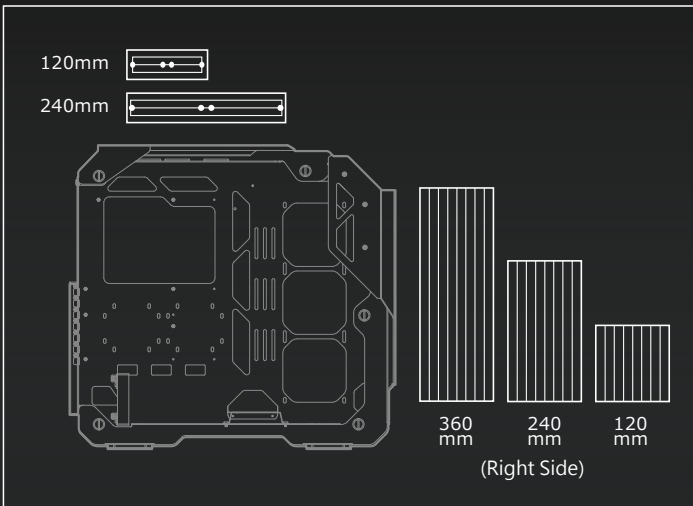

BLAZER

Superb Open-frame Gaming Mid Tower Case

Extreme Cooling Performance

Cooling is a critical factor for gamers, overclockers and PC enthusiasts in general, and Blazer offers all they could ask for. With support for a 360mm radiator at the side and aluminum open-frame design to achieve extreme cooling performance.

Water cooling radiator support

Air cooling support

Case Type	Mid Tower
Motherboard Type	Mini ITX / Micro ATX / ATX / CEB
Dimension (WxHxD)	226 x 535 x 560 (mm) / 8.9 x 21.1 x 22 (in)
Case Drive Bays	3.5" : 2 Max. 2.5" : 5 Max.
I/O Panel	USB3.0 x 2, Mic x 1 / Audio x 1, Reset Button
Expansion Slots	7
PSU	Standard ATX PS2
Max. PSU Length	180 (mm) / 7.1 (in)

Water Cooling Radiator Support	Top : 240mm / 120mm Right Side : 360mm / 240mm / 120mm
Cooling Fan Support	Top : 120mm x 2 Right Side : 120mm x 3
Maximum Number of Fans	5 Max.
Max. Graphics Card Length	350 (mm) / 13.8 (in)
Max. CPU Cooler Height	160 (mm) / 6.3 (in)
Tempered Glass Side Panel	Both Sides 5mm Thick