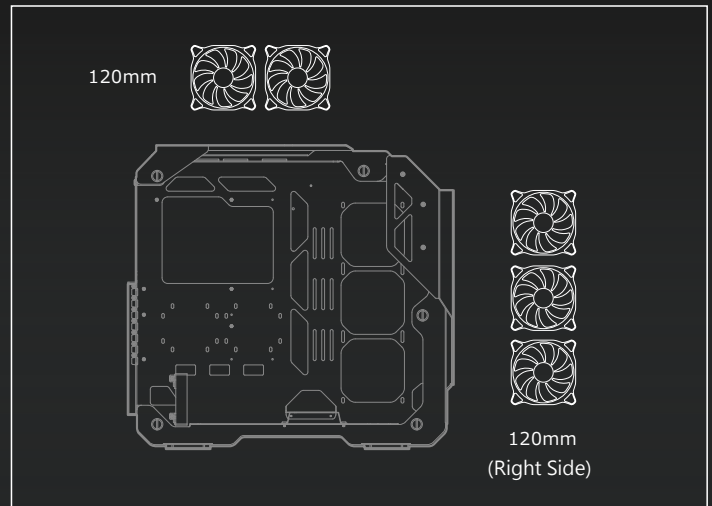

BLAZER

Superb Open-frame Gaming Mid Tower Case

Extreme Cooling Performance

Cooling is a critical factor for gamers, overclockers and PC enthusiasts in general, and Blazer offers all they could ask for. With support for a 360mm radiator at the side and aluminum open-frame design to achieve extreme cooling performance.

Water cooling radiator support

Air cooling support

Case Type	Mid Tower
Motherboard Type	Mini ITX / Micro ATX / ATX / CEB
Dimension (WxHxD)	226 x 535 x 560 (mm) / 8.9 x 21.1 x 22 (in)
Case Drive Bays	3.5" : 2 Max. 2.5" : 5 Max.
I/O Panel	USB3.0 x 2, Mic x 1 / Audio x 1, Reset Button
Expansion Slots	7
PSU	Standard ATX PS2
Max. PSU Length	180 (mm) / 7.1 (in)

Water Cooling Radiator Support	Top : 240mm / 120mm Right Side : 360mm / 240mm / 120mm
Cooling Fan Support	Top : 120mm x 2 Right Side : 120mm x 3
Maximum Number of Fans	5 Max.
Max. Graphics Card Length	350 (mm) / 13.8 (in)
Max. CPU Cooler Height	160 (mm) / 6.3 (in)
Tempered Glass Side Panel	Both Sides 5mm Thick